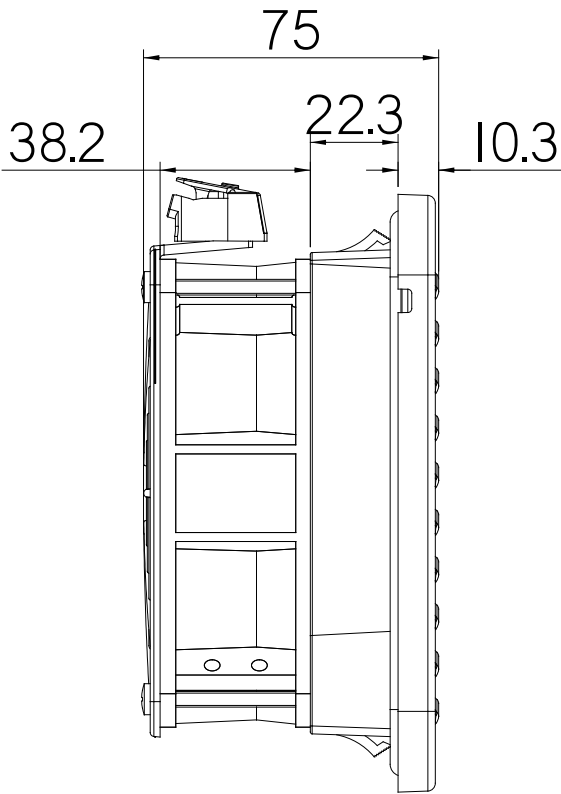

cosmotec

your cooling solutions

Kryos³ GSV Layout / Cut-Out

Layout

GSV10

GSV15

GSV20

GSV25

GSV30