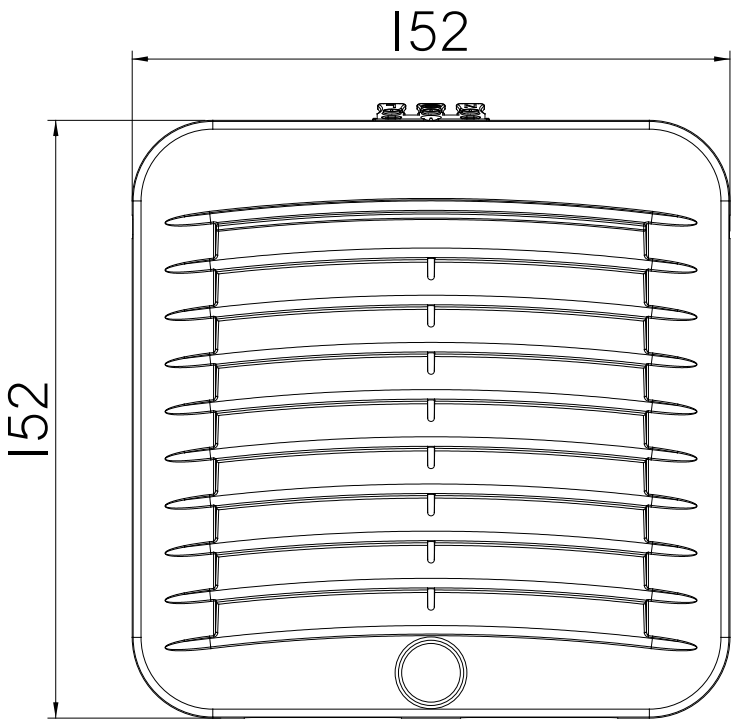

cosmotec

your cooling solutions

Kryos³ GSV Layout / Cut-Out

Layout

GSV10

GSV15

GSV20

GSV25