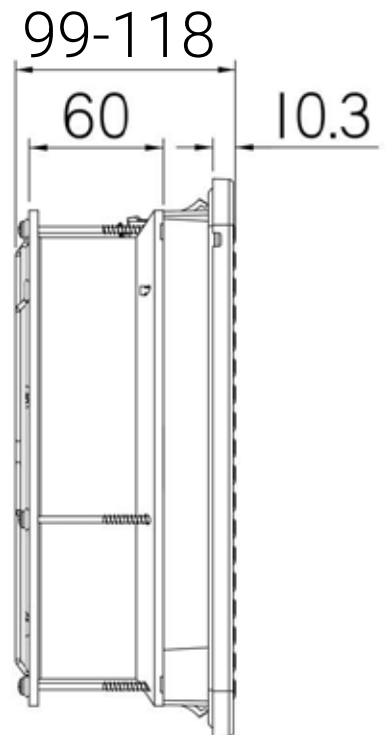

cosmotec

your cooling solutions

Kryos³ GSV Layout / Cut-Out

Layout

GSV10

GSV15

GSV20

GSV25

GSV30