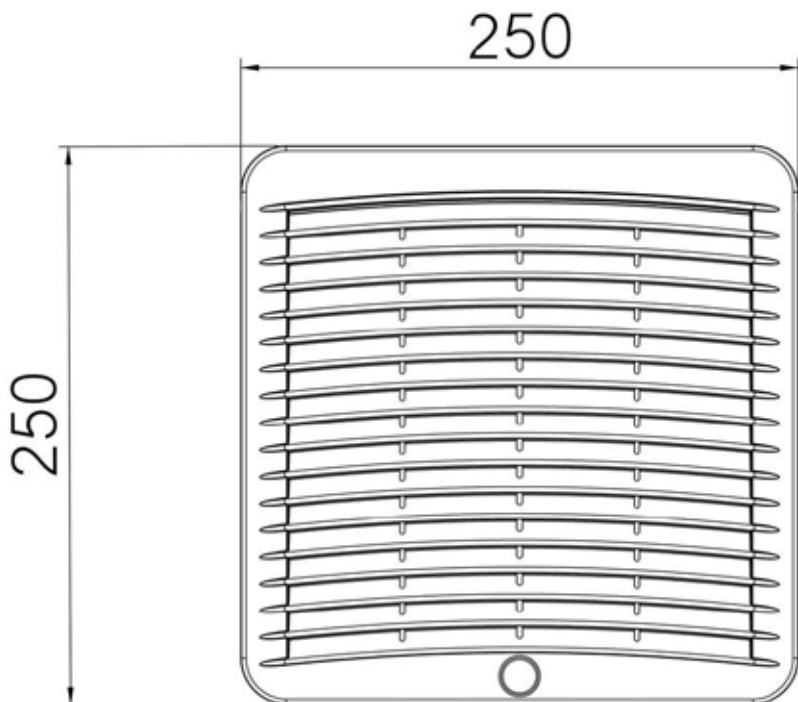

cosmotec

your cooling solutions

Kryos³ GSV Layout / Cut-Out

Layout

GSV10

GSV15

GSV20

GSV25

GSV30