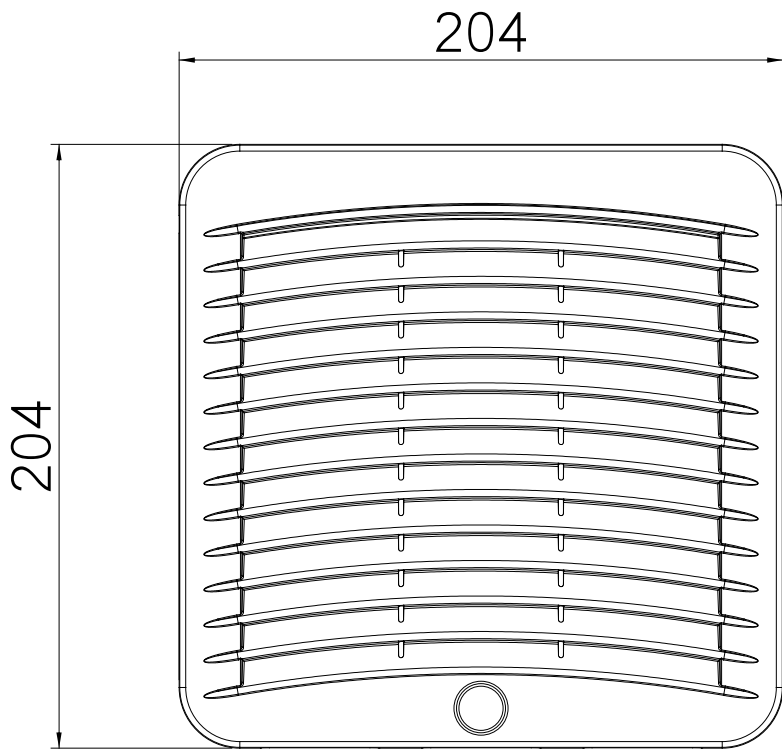

cosmotec

your cooling solutions

Kryos³ GSV Layout / Cut-Out

Layout

GSV10

GSV15

GSV20

GSV25

GSV30