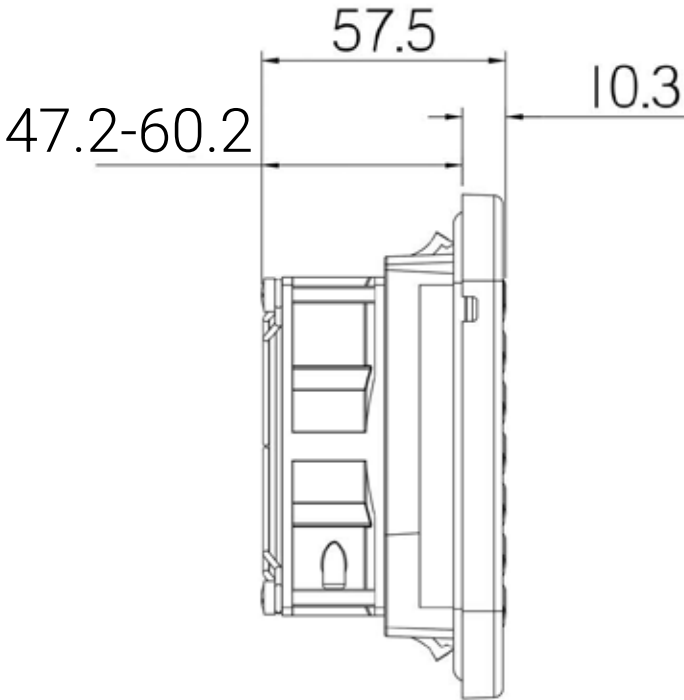

cosmotec

your cooling solutions

Kryos³ GSV Layout / Cut-Out

Layout

GSV10

GSV15

GSV20

GSV25