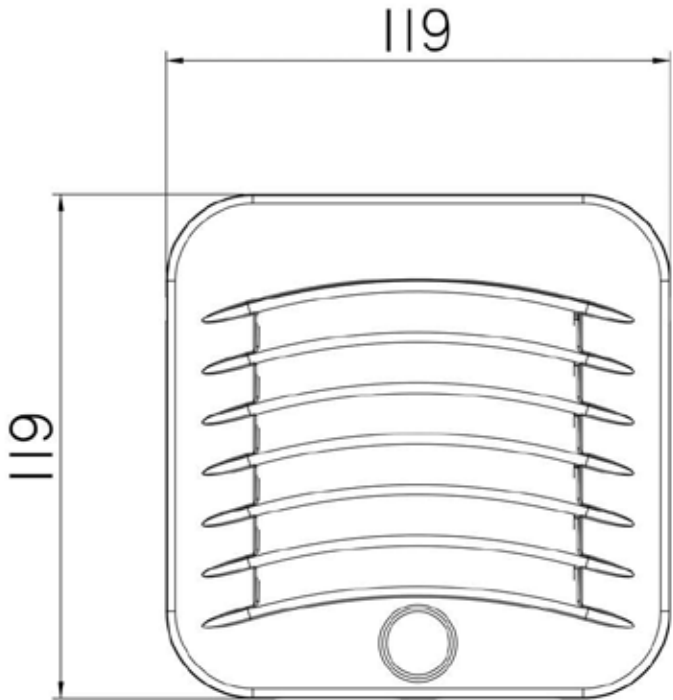

cosmotec

your cooling solutions

Kryos³ GSV Layout / Cut-Out

Layout

GSV10

GSV15

GSV20

GSV25