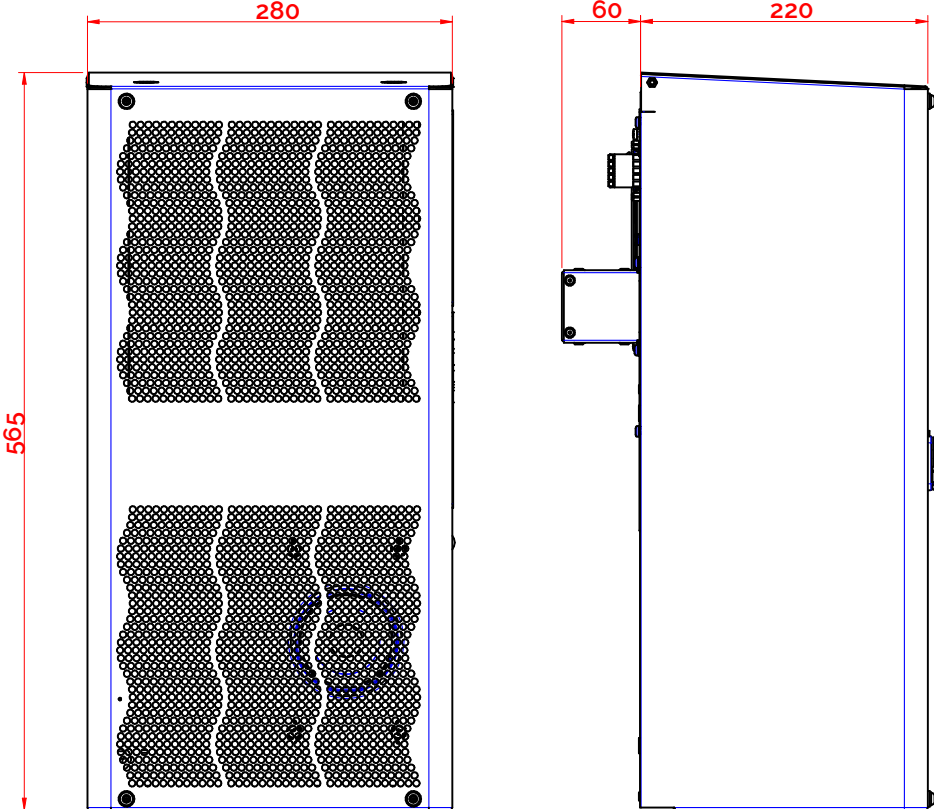

cosmotec

your cooling solutions

Compact Protherm Outdoor CNO Layout

Layout

CNO04-07 230, 115 V

CNO04-07 400, 460 V

CNO10