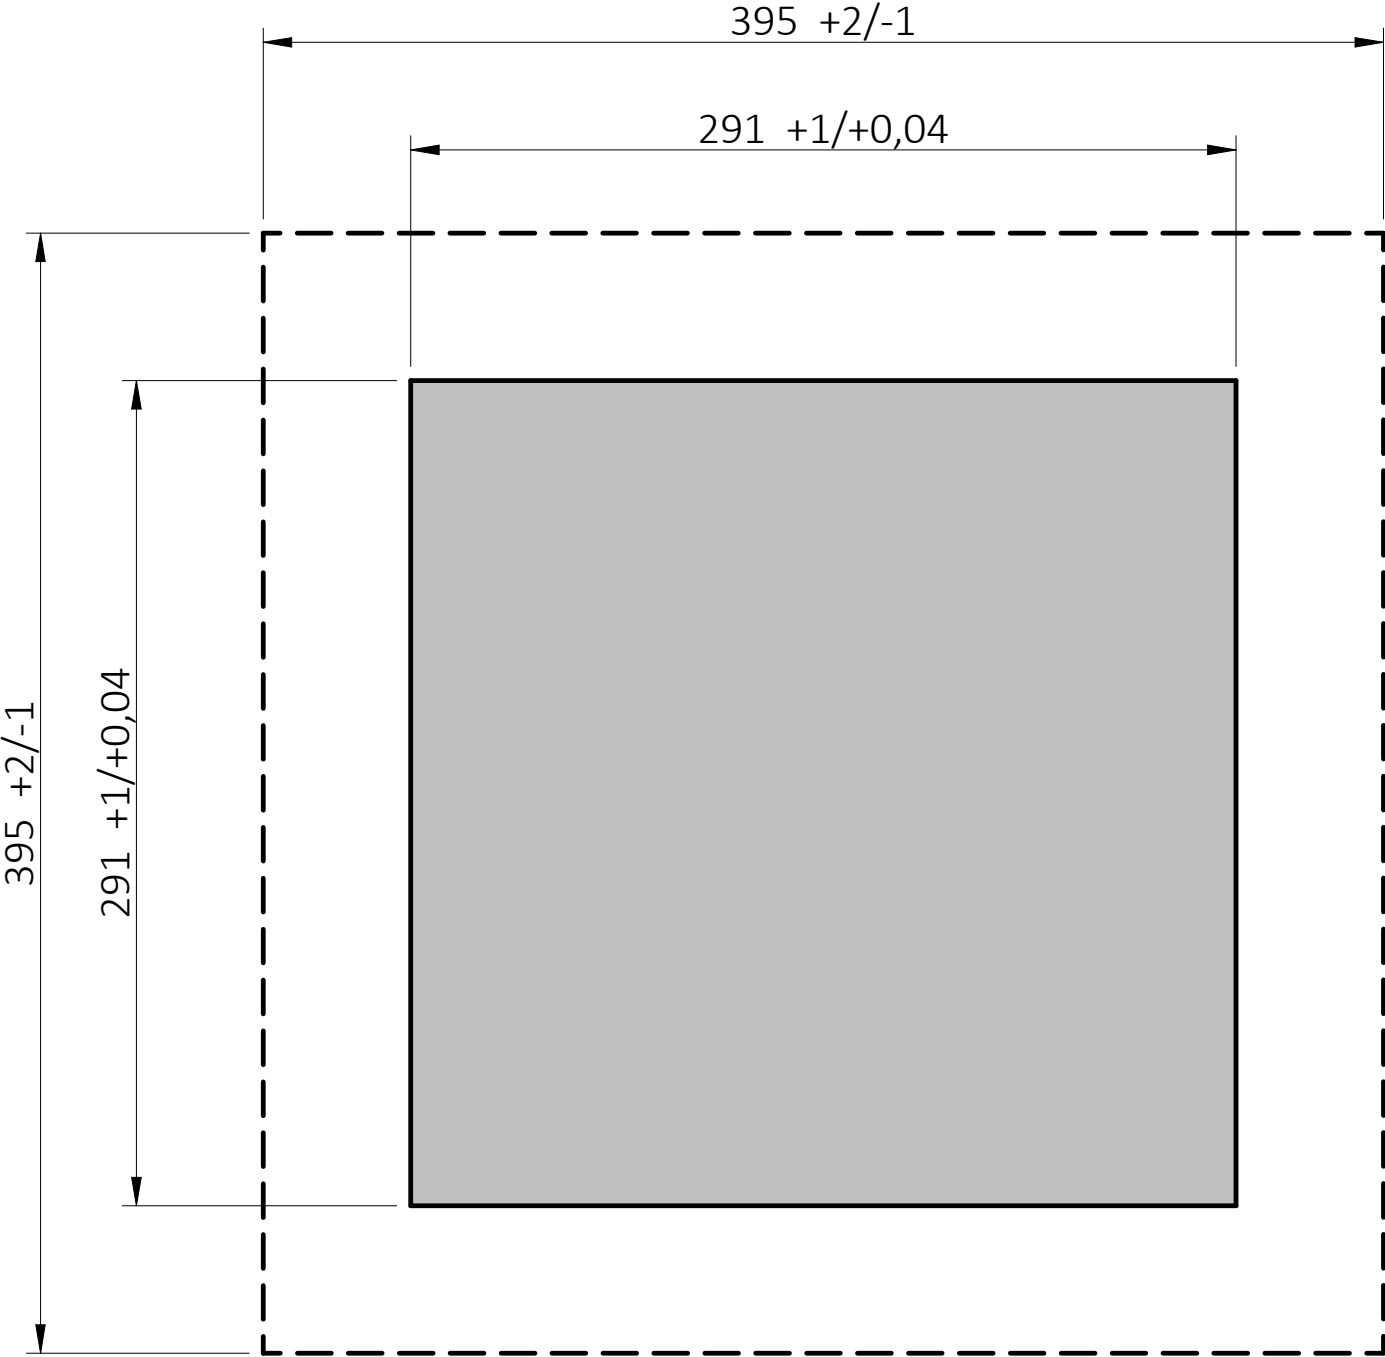

cosmotec

your cooling solutions

KryosROOF TSV Cut-Out

Cut-Out

TSF19-20 / TSV19-20

TSF25-35 / TSV25-35