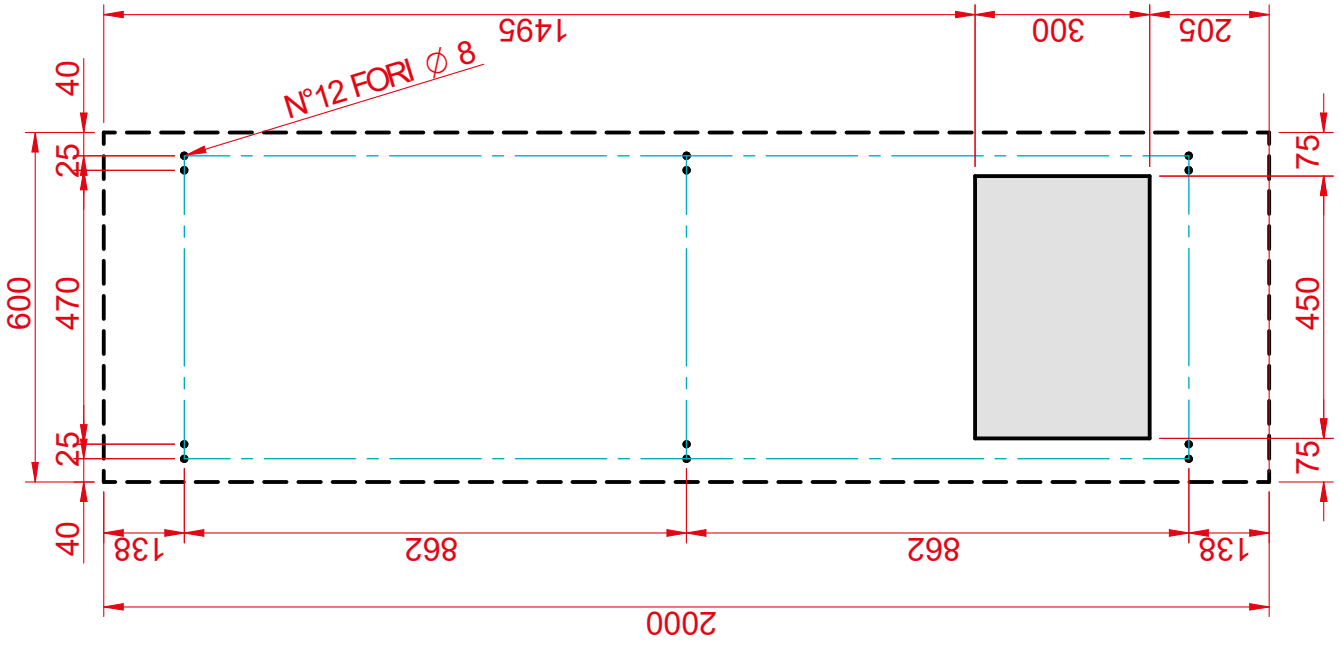

cosmotec

your cooling solutions

Module EVE Cut-Out

Cut-Out

EVE60

SUPERIORE

POSTERIORE