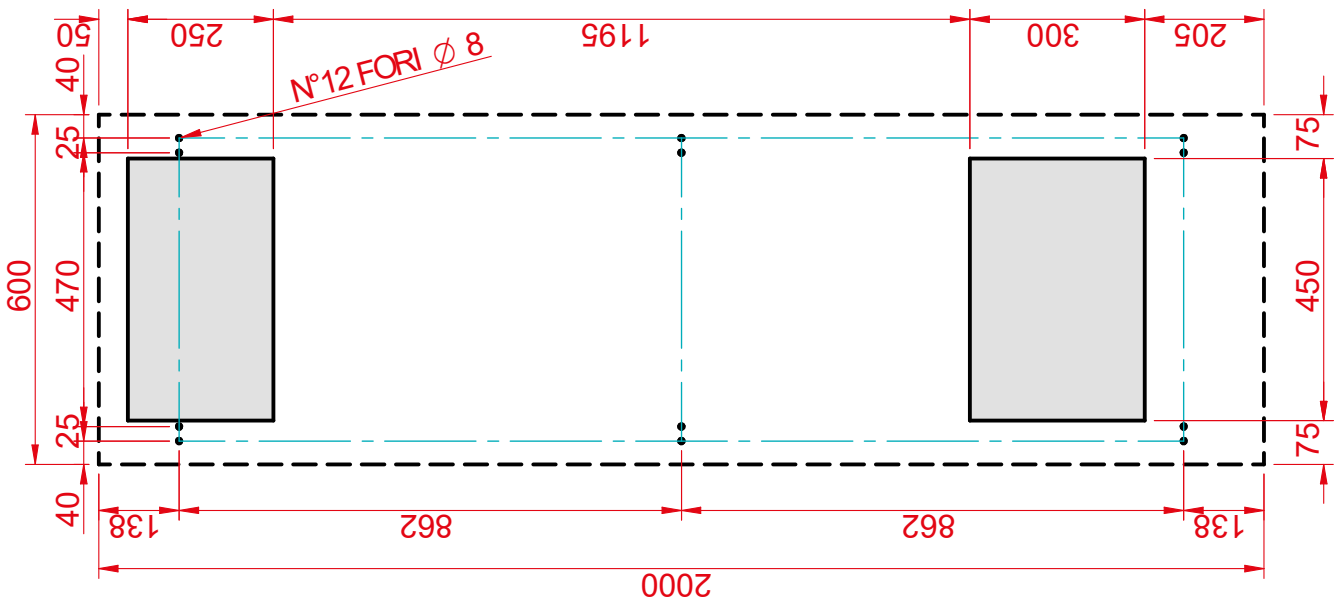

cosmotec

your cooling solutions

Module EVE Cut-Out

Cut-Out

EVE60

SUPERIORE

POSTERIORE