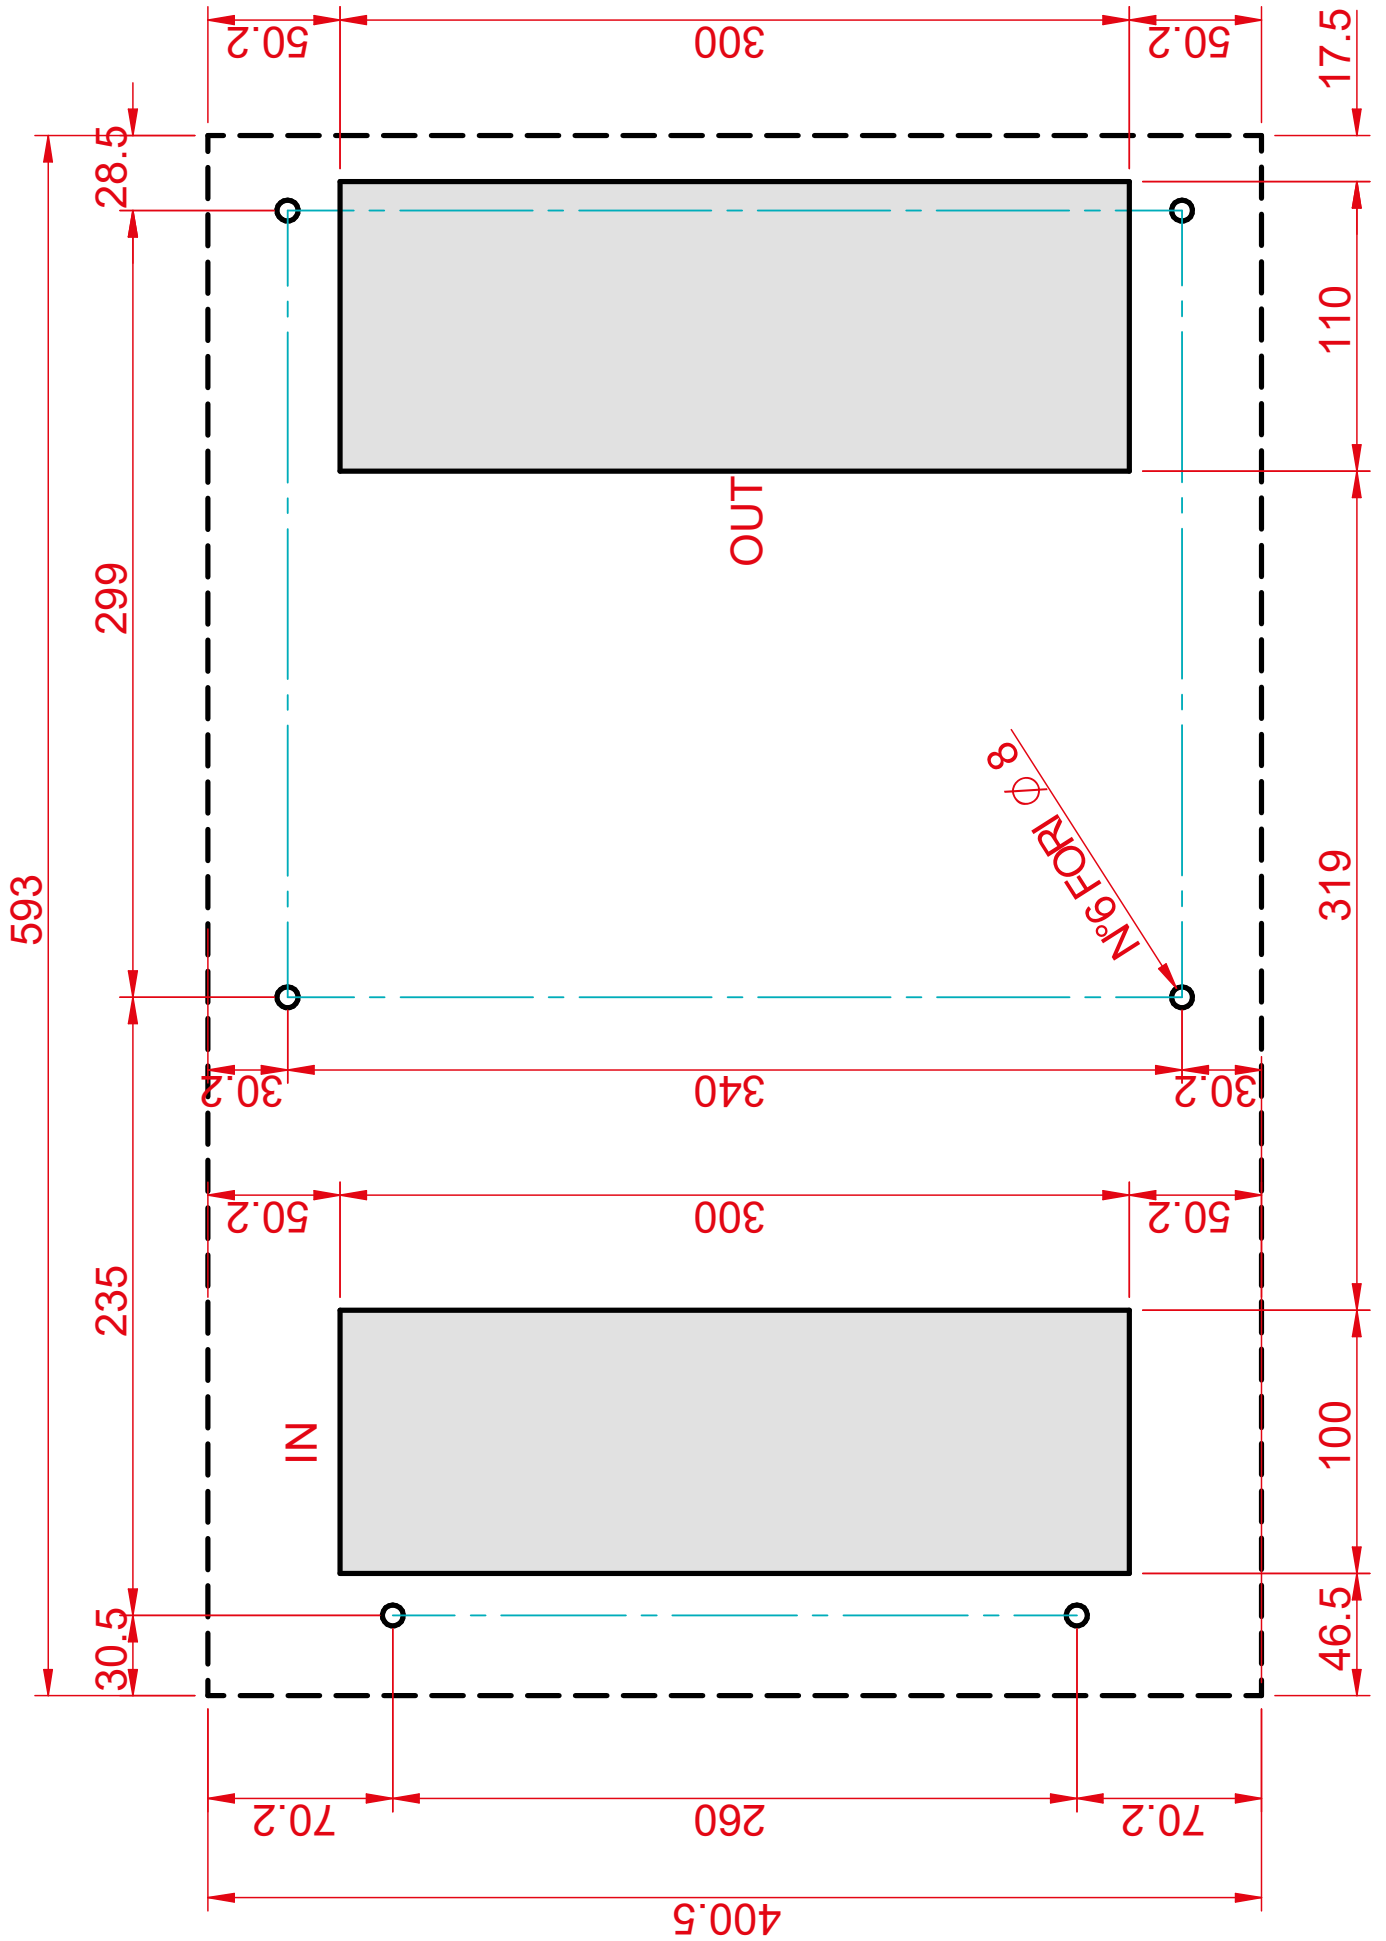

cosmotec

your cooling solutions

TOP II ETE
Cut-Out

Cut-Out

ETE03

ETE14-20

ETE60