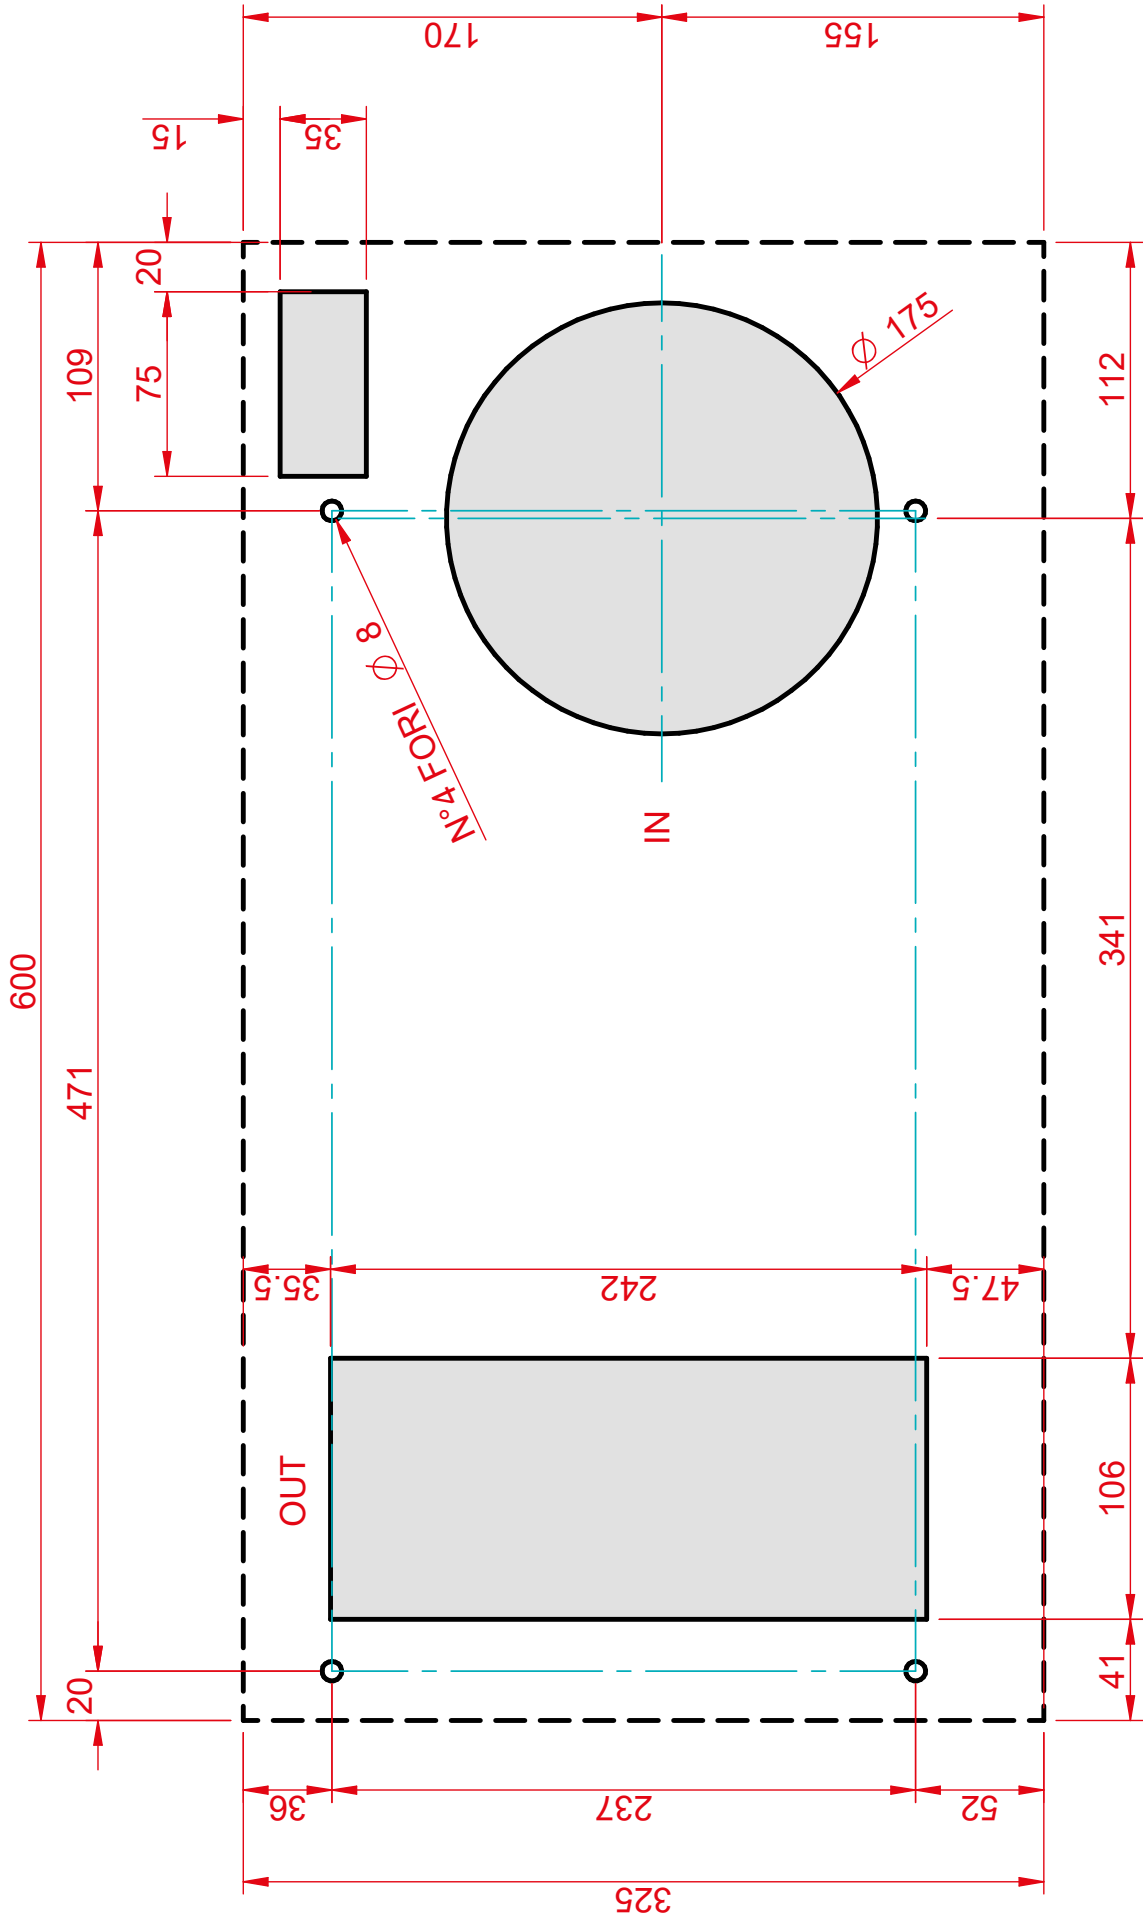

cosmotec

your cooling solutions

TOP II ETE
Cut-Out

Cut-Out

ETE03

ETE14-20

ETE60