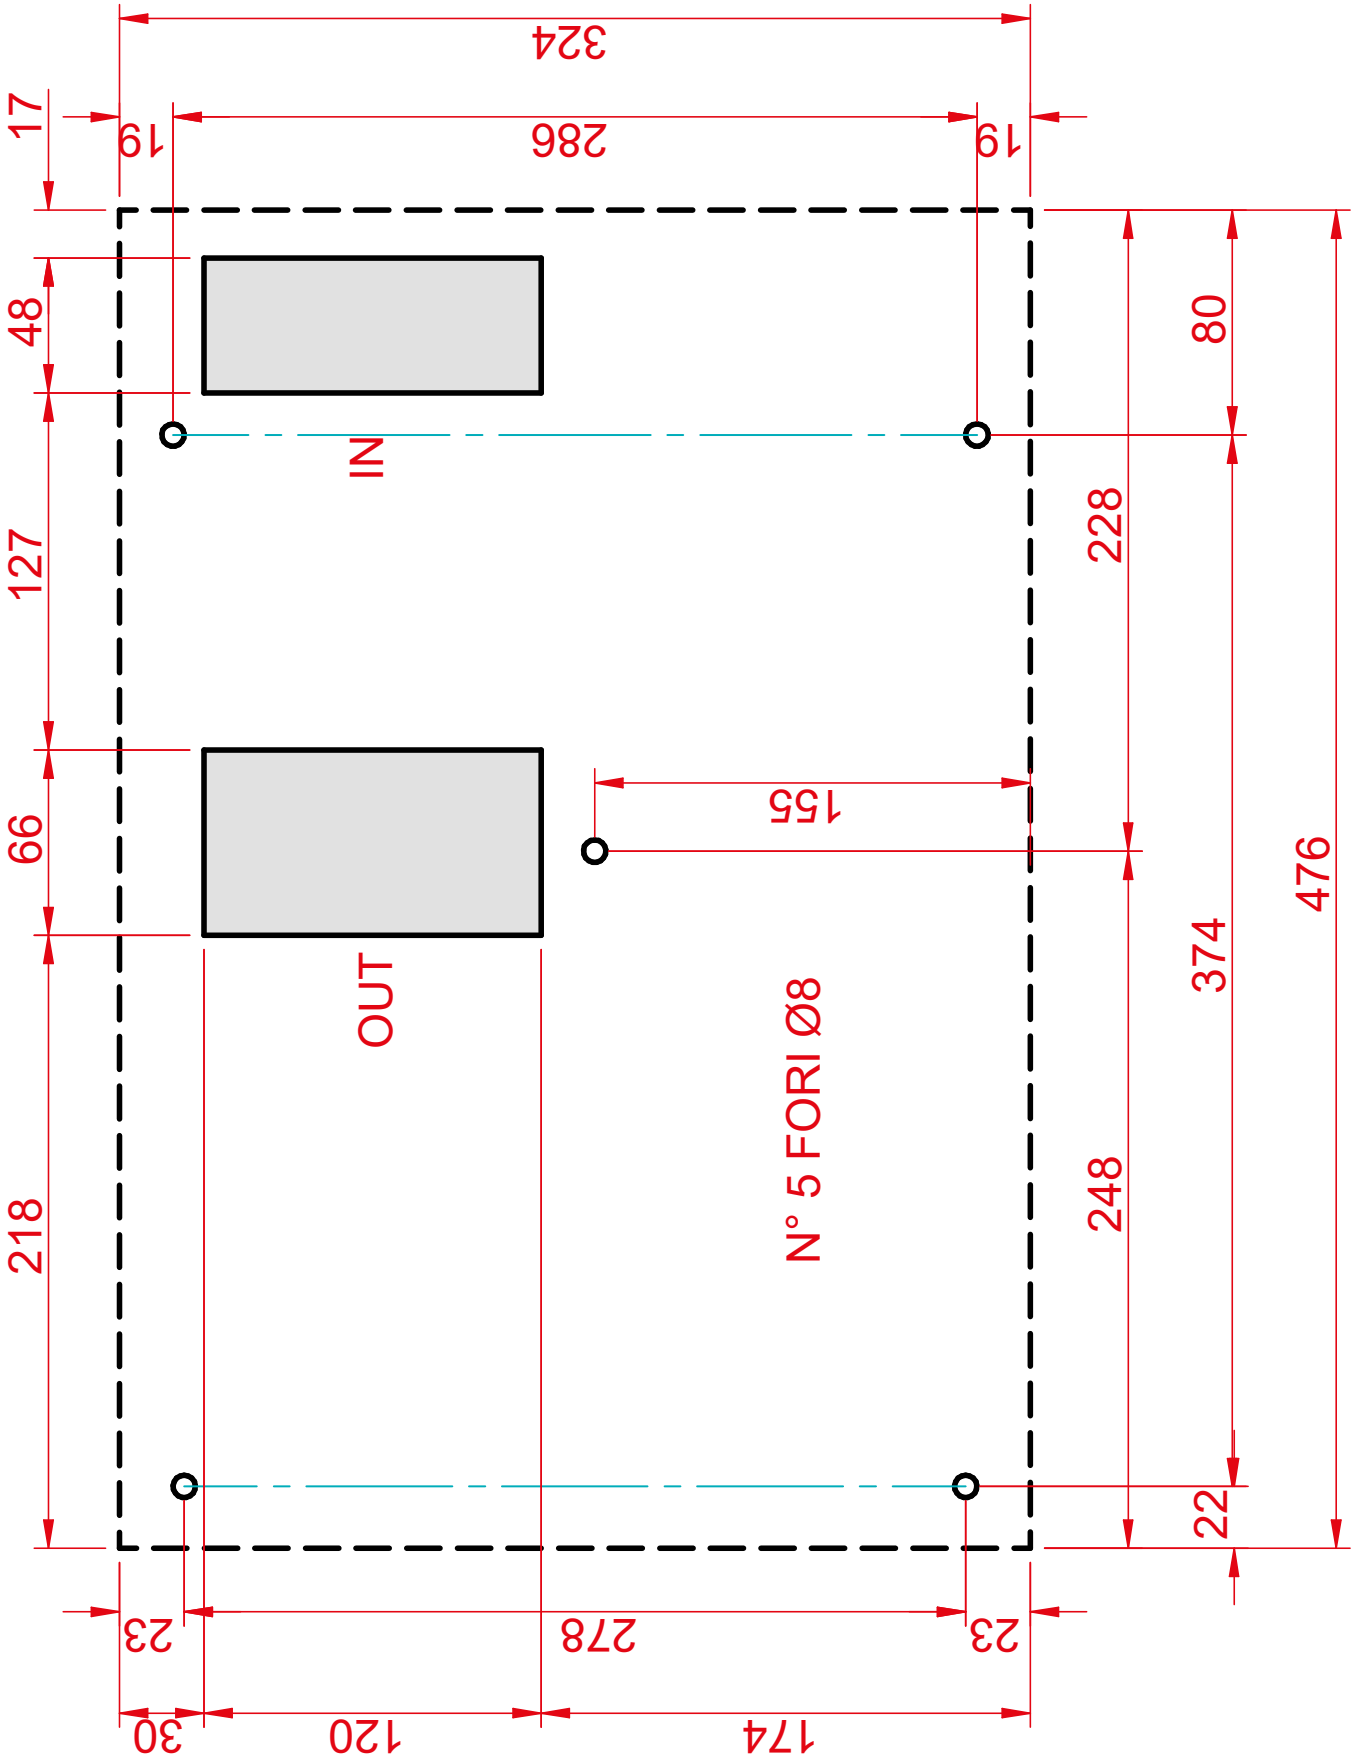

cosmotec

your cooling solutions

TOP II ETE
Cut-Out

Cut-Out

ETE03

ETE14-20

ETE60