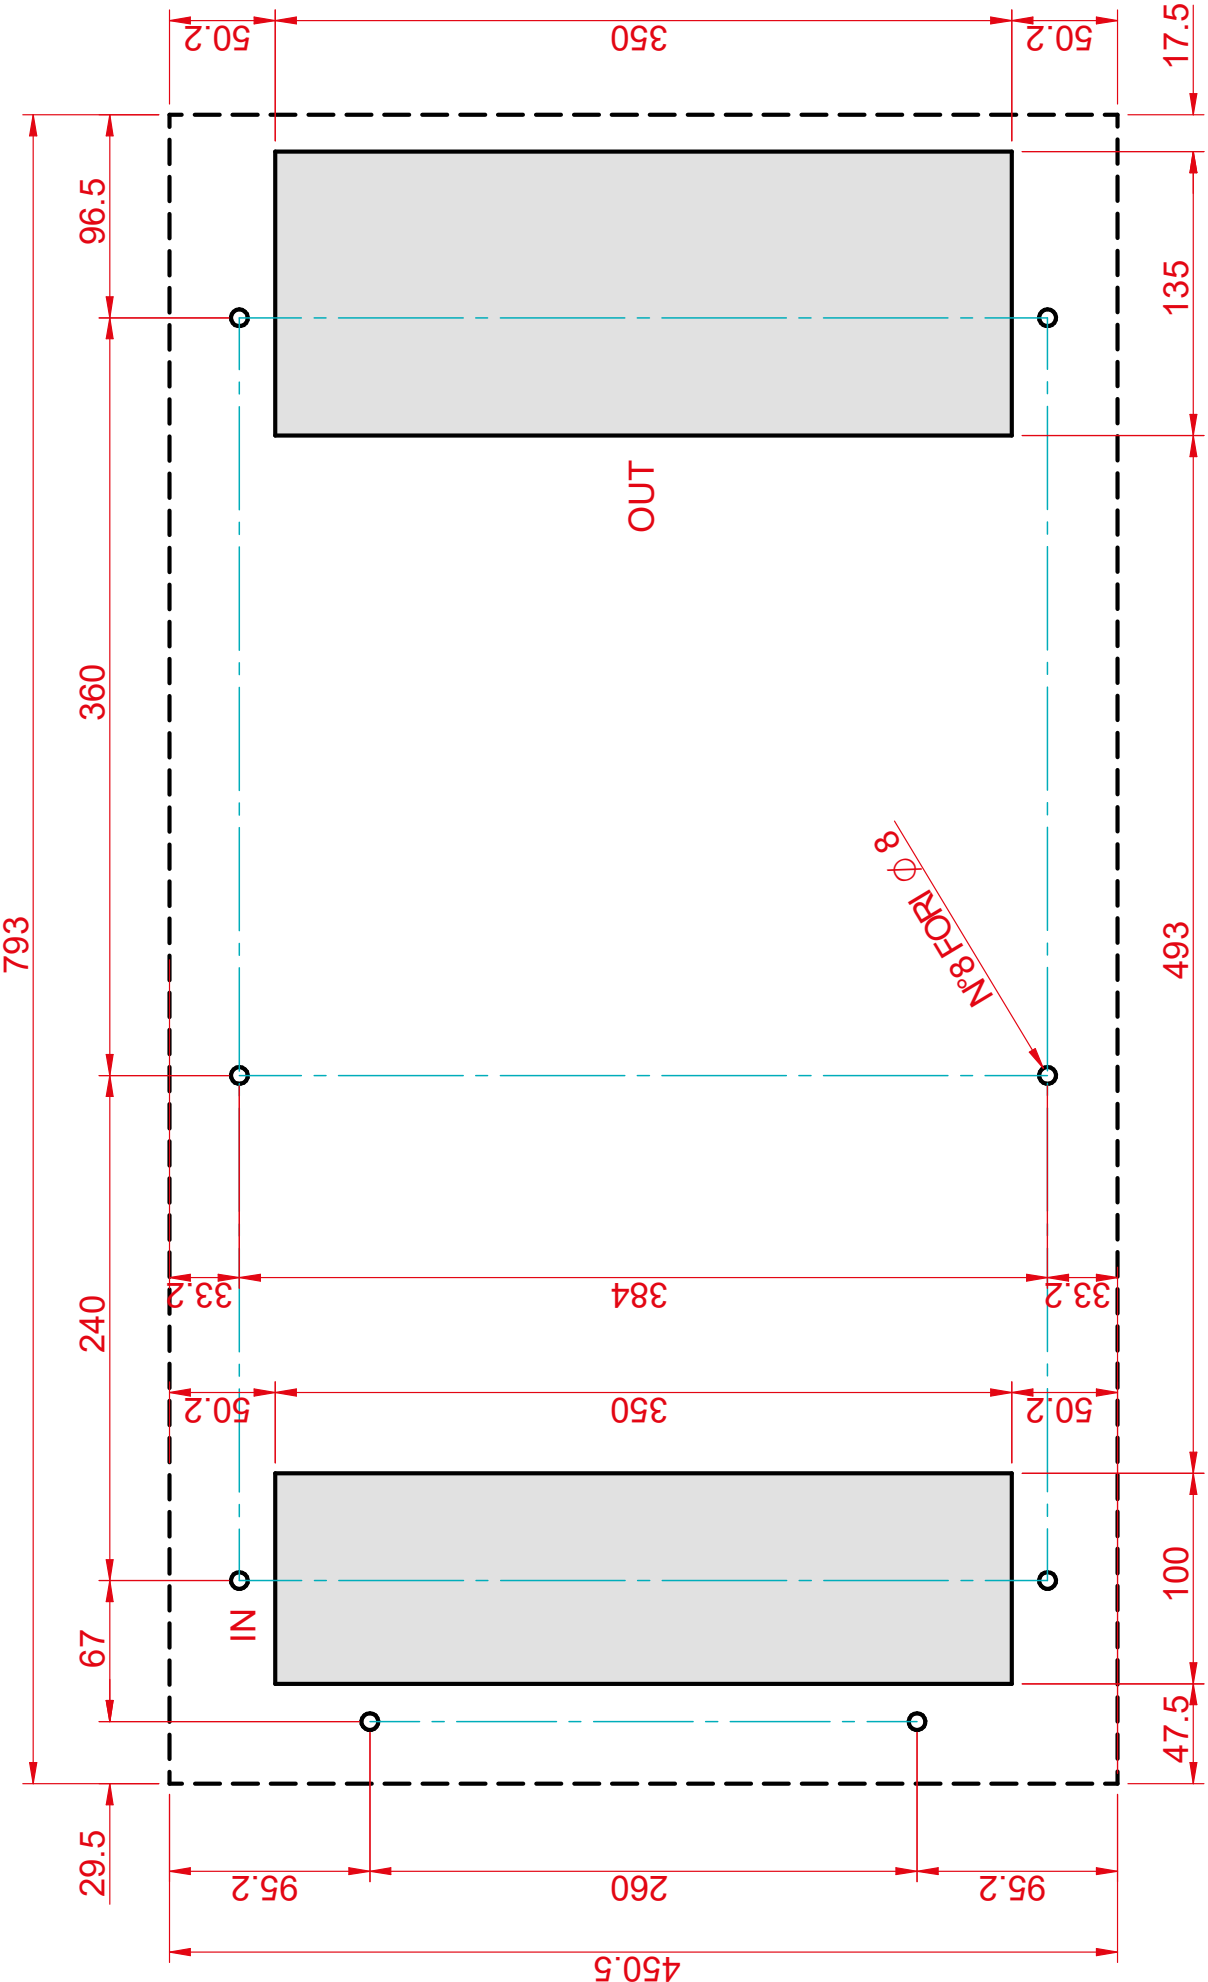

cosmotec

your cooling solutions

TOP II ETE
Cut-Out

Cut-Out

ETE03

ETE14-20

ETE60