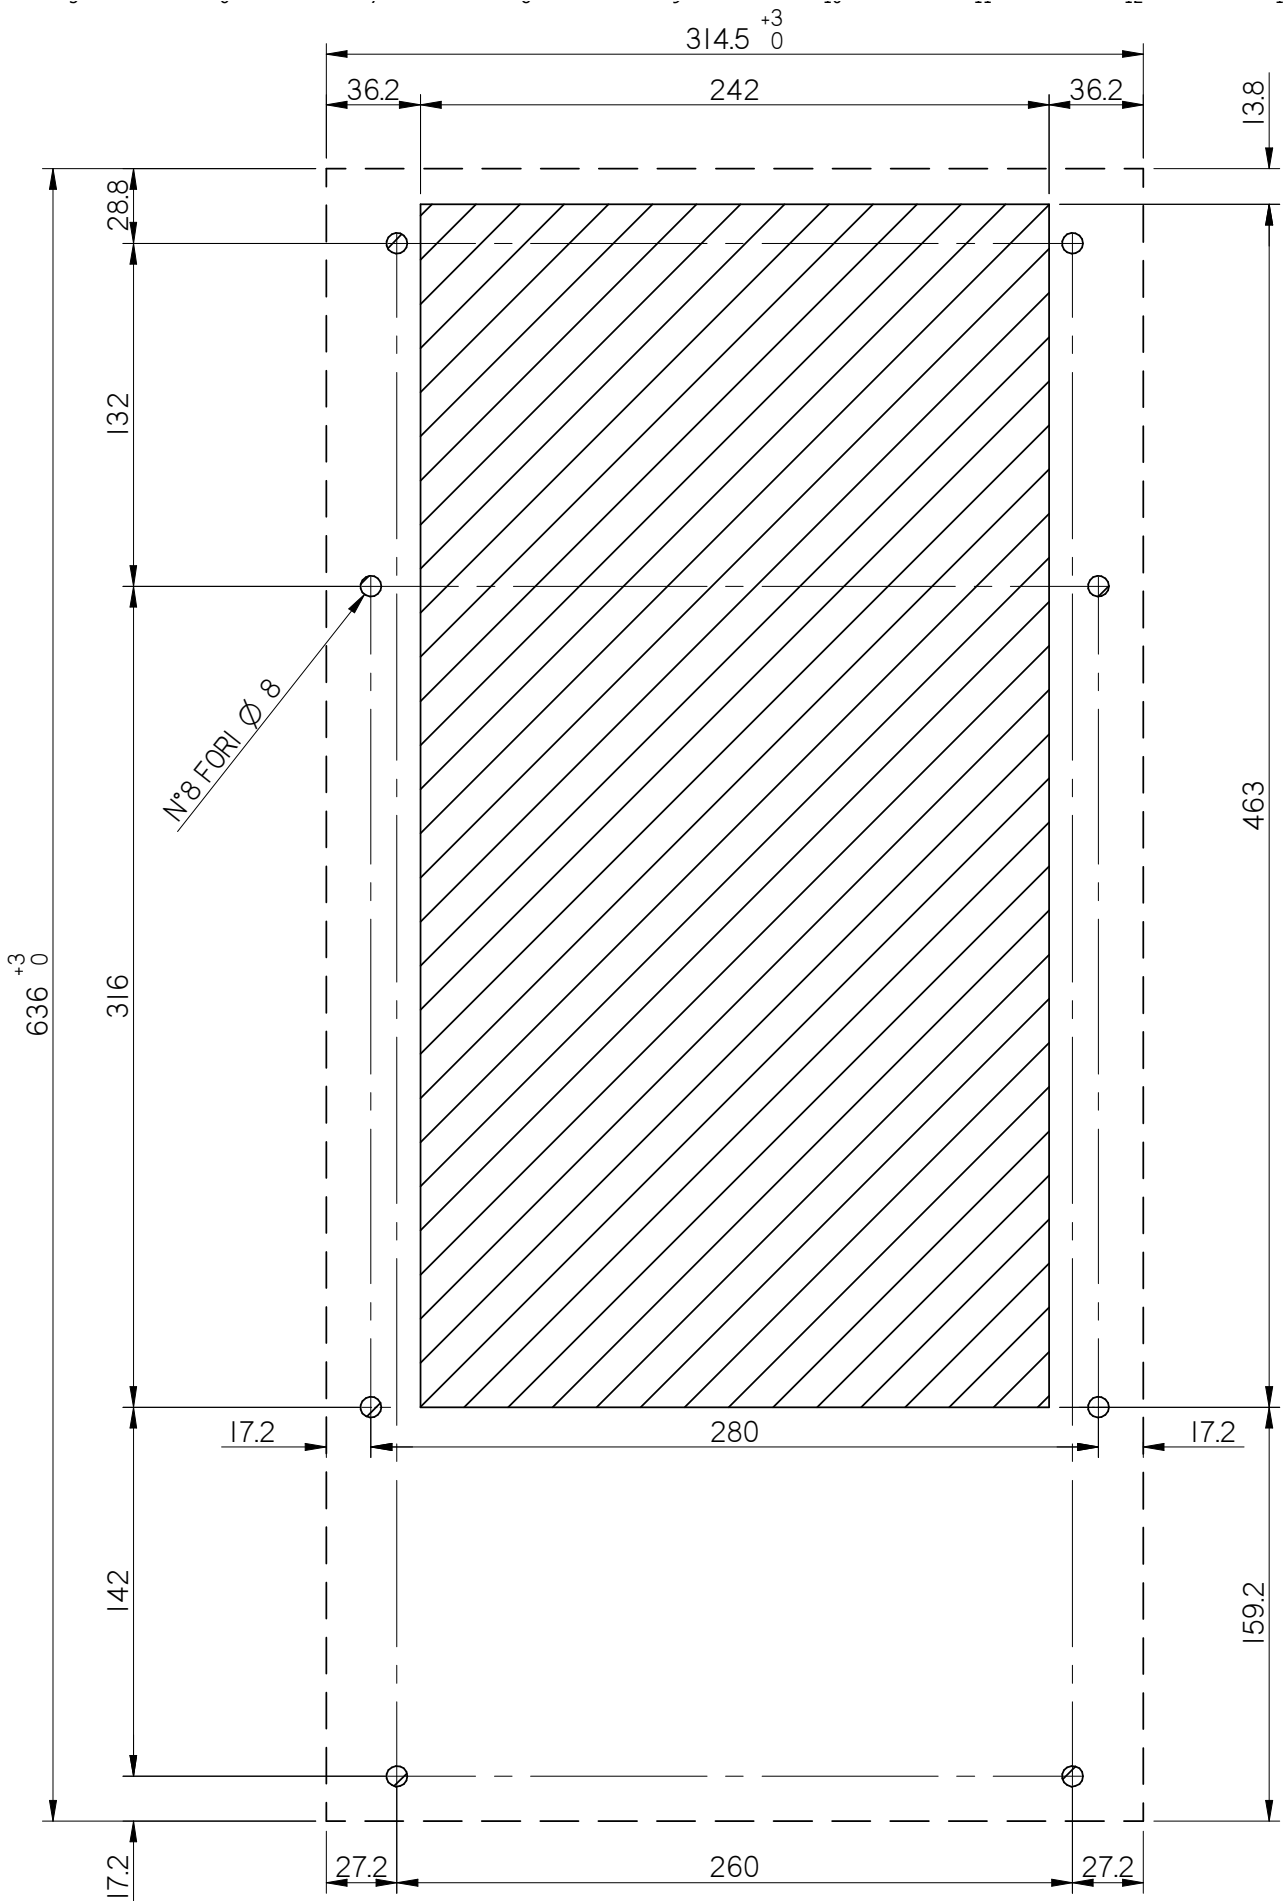

cosmotec

your cooling solutions

Protherm Outdoor CVO Cut-Out

Cut-Out

CVO05-08

CVO30-40