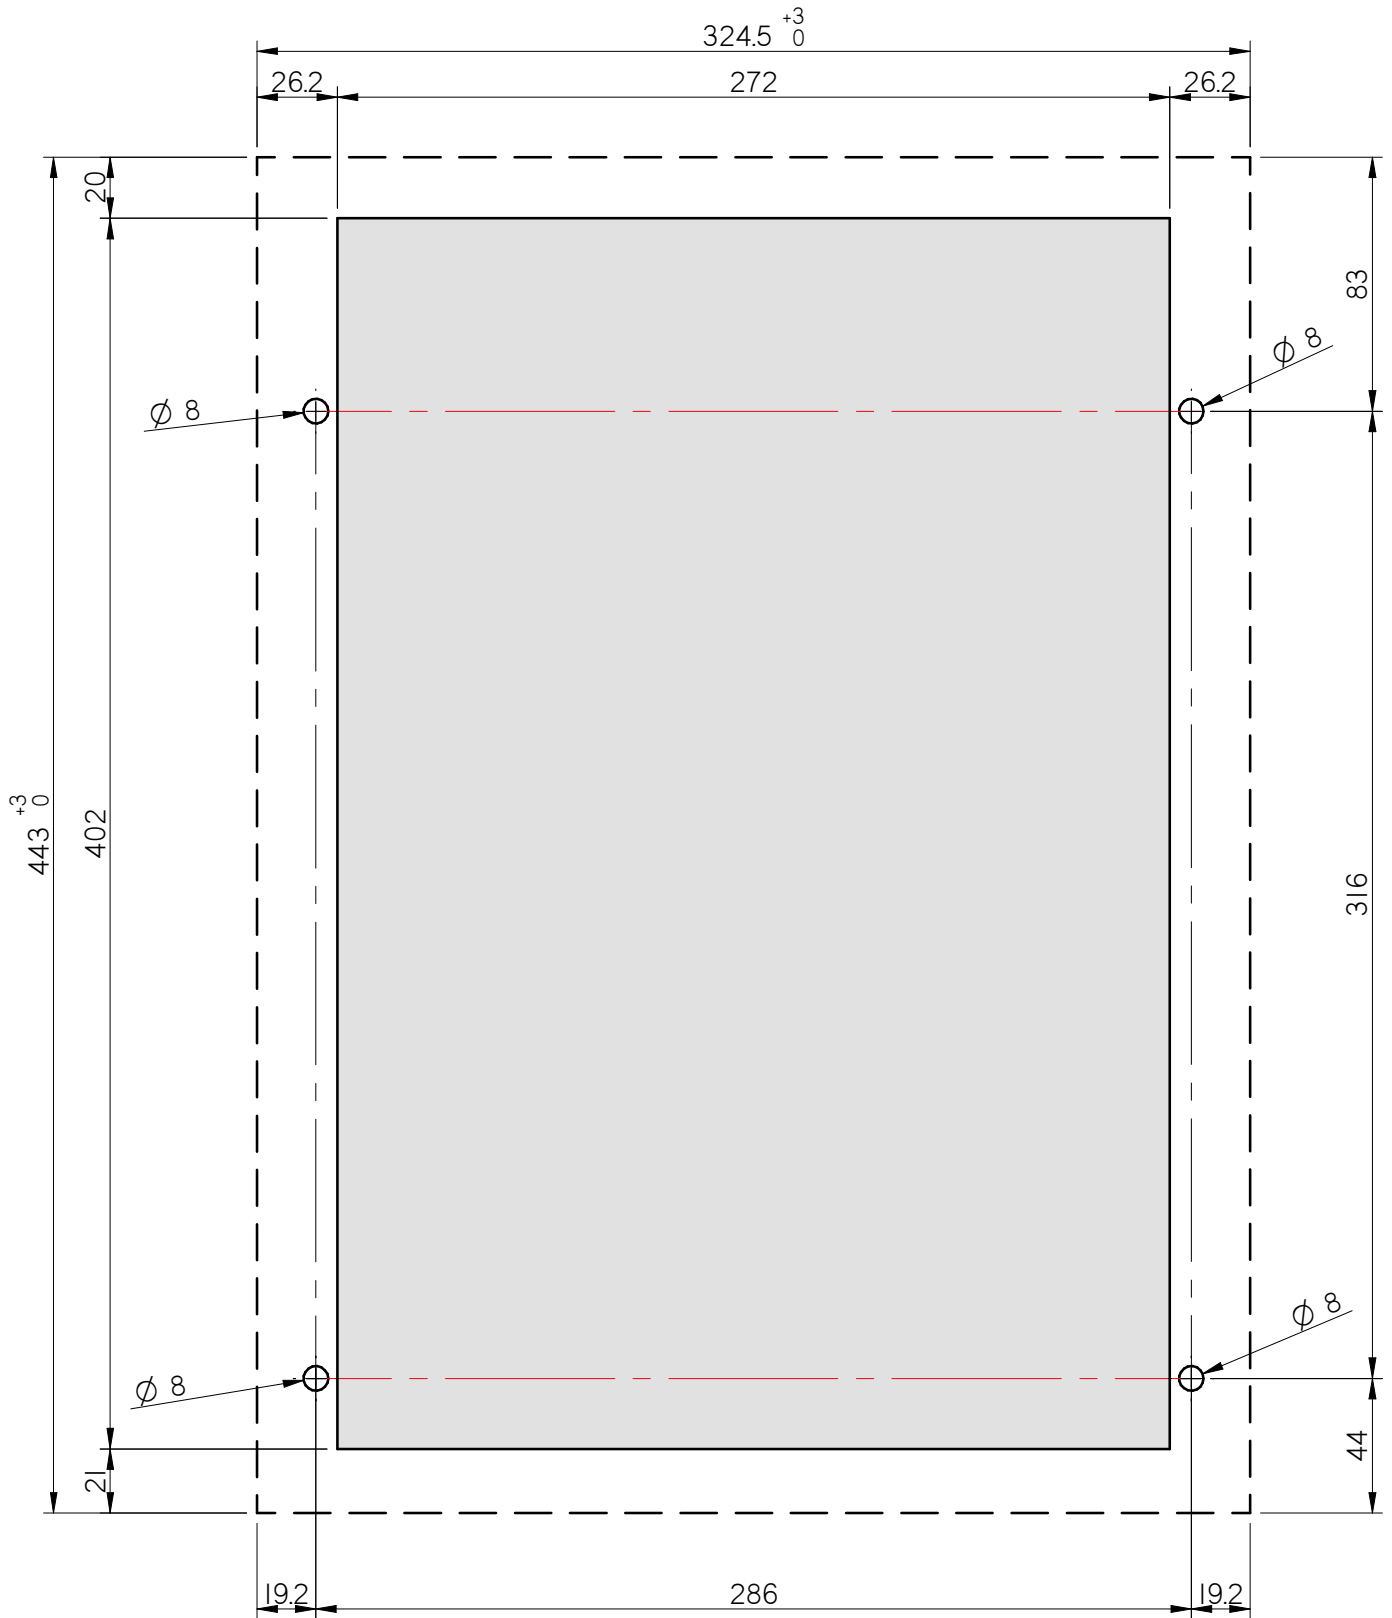

cosmotec

your cooling solutions

Protherm Indoor CVE Cut-Out

Cut-Out

CVE03

CVE07S

MONTAGGIO ESTERNO
EXTERNAL MOUNTING

MONTAGGIO A SEMINCASSO
SEMI-FLUSH MOUNTING