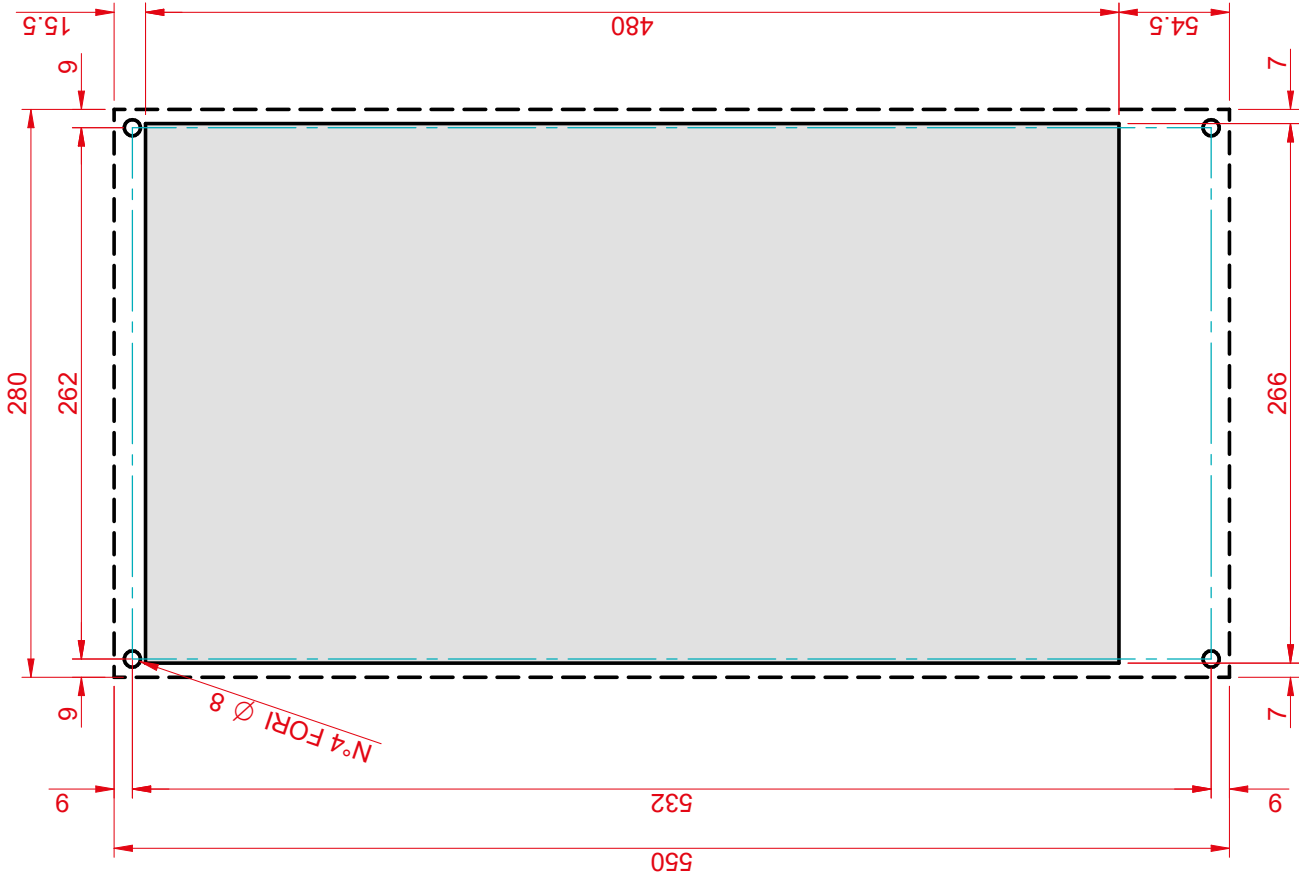

cosmotec

your cooling solutions

Protherm Indoor CVE Cut-Out

Cut-Out

CVE03

CVE07S

MONTAGGIO ESTERNO
EXTERNAL MOUNTING

MONTAGGIO A SEMINCASSO
SEMI-FLUSH MOUNTING