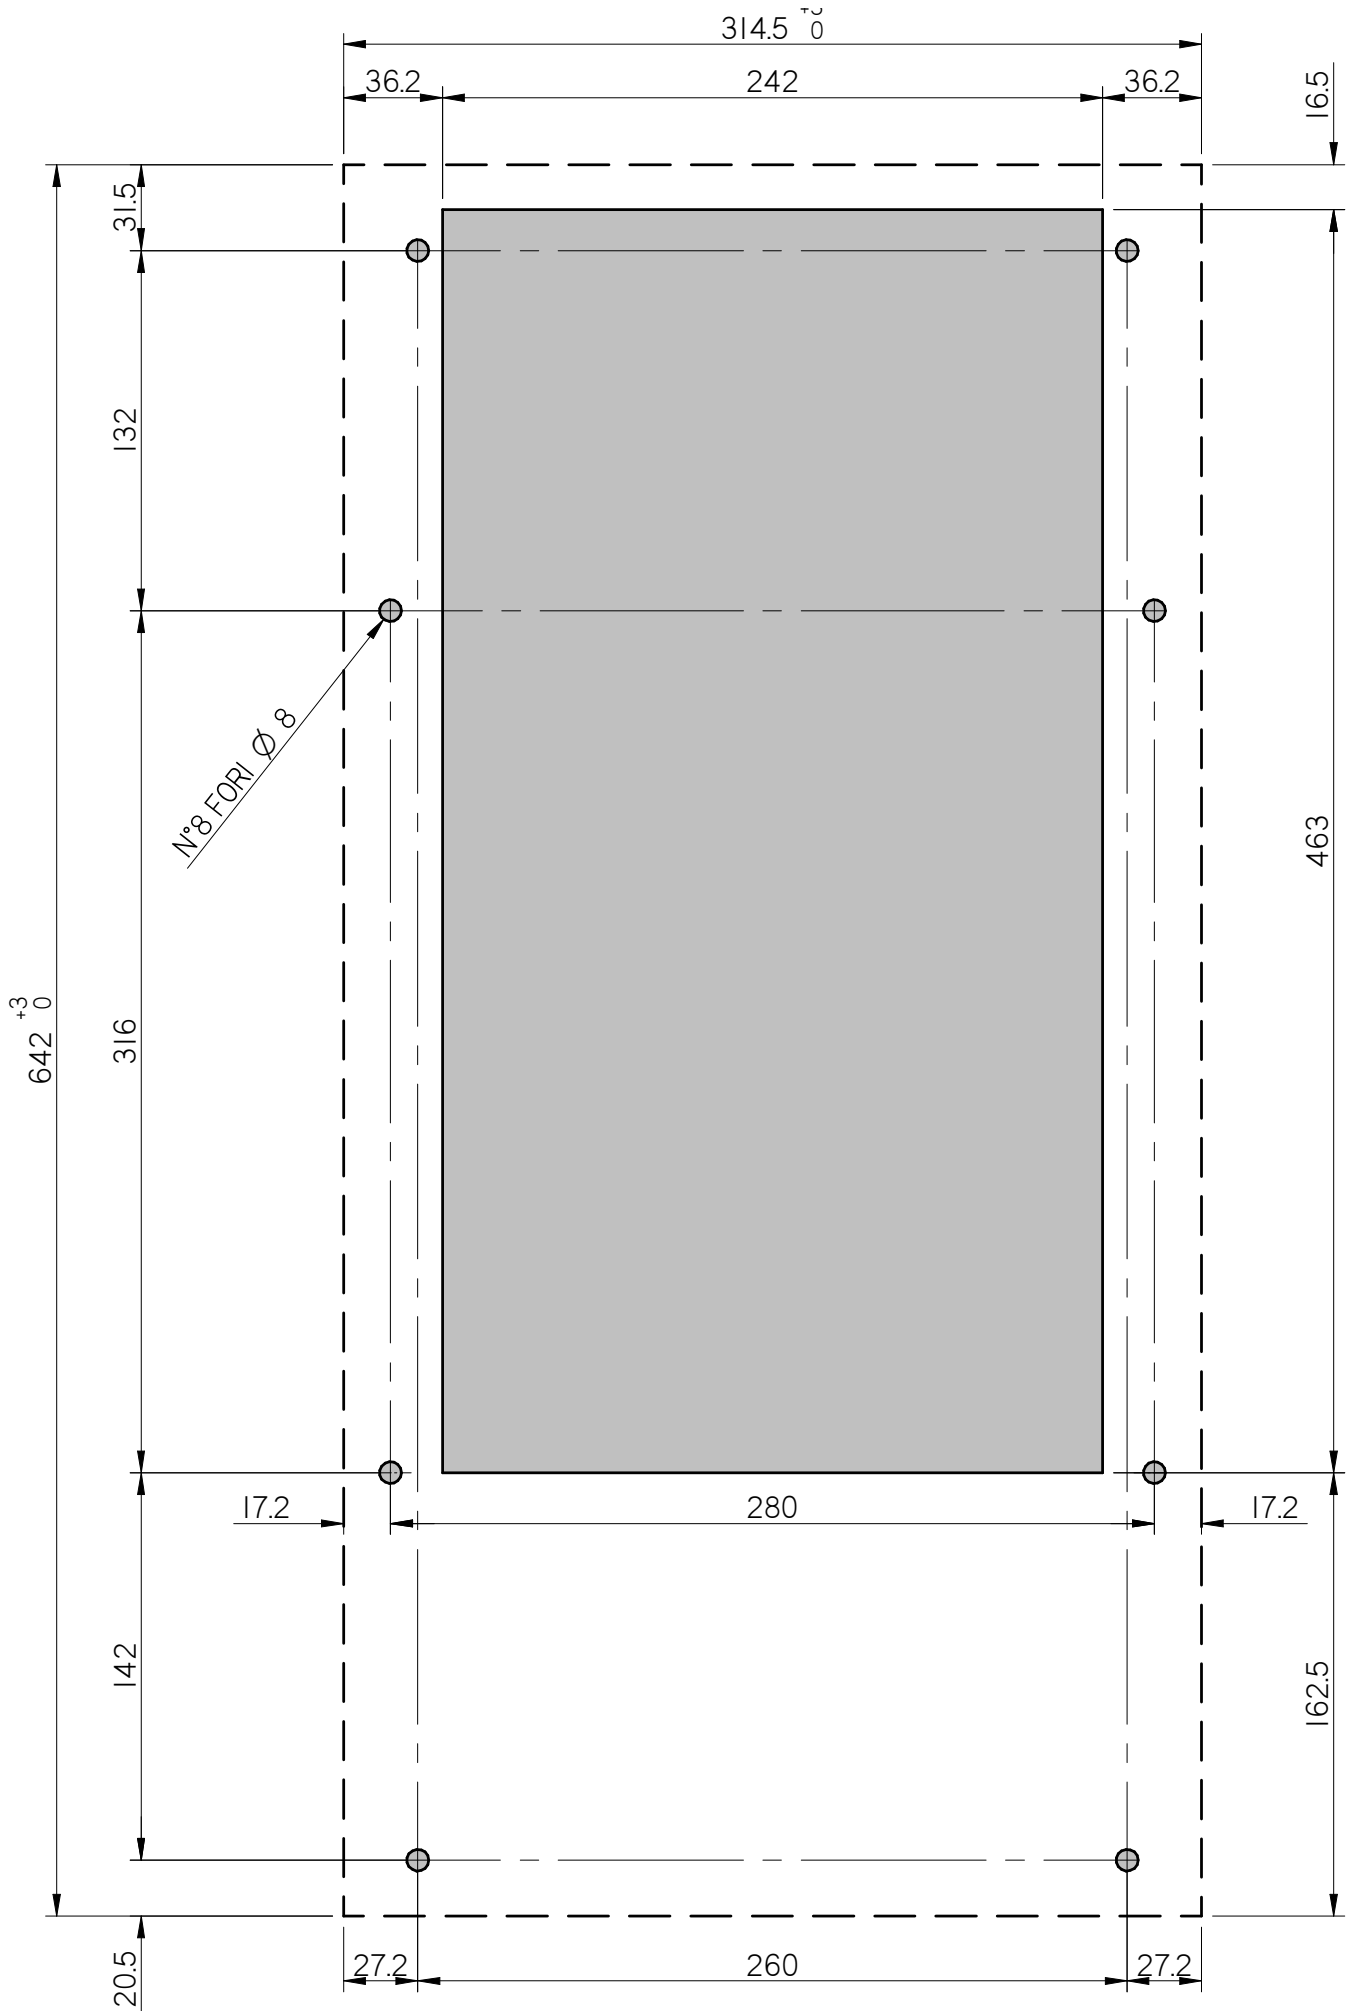

cosmotec

your cooling solutions

Protherm Indoor CVE Cut-Out

Cut-Out

CVE03

CVE07S

MONTAGGIO ESTERNO
EXTERNAL MOUNTING

MONTAGGIO A SEMINCASSO
SEMI-FLUSH MOUNTING