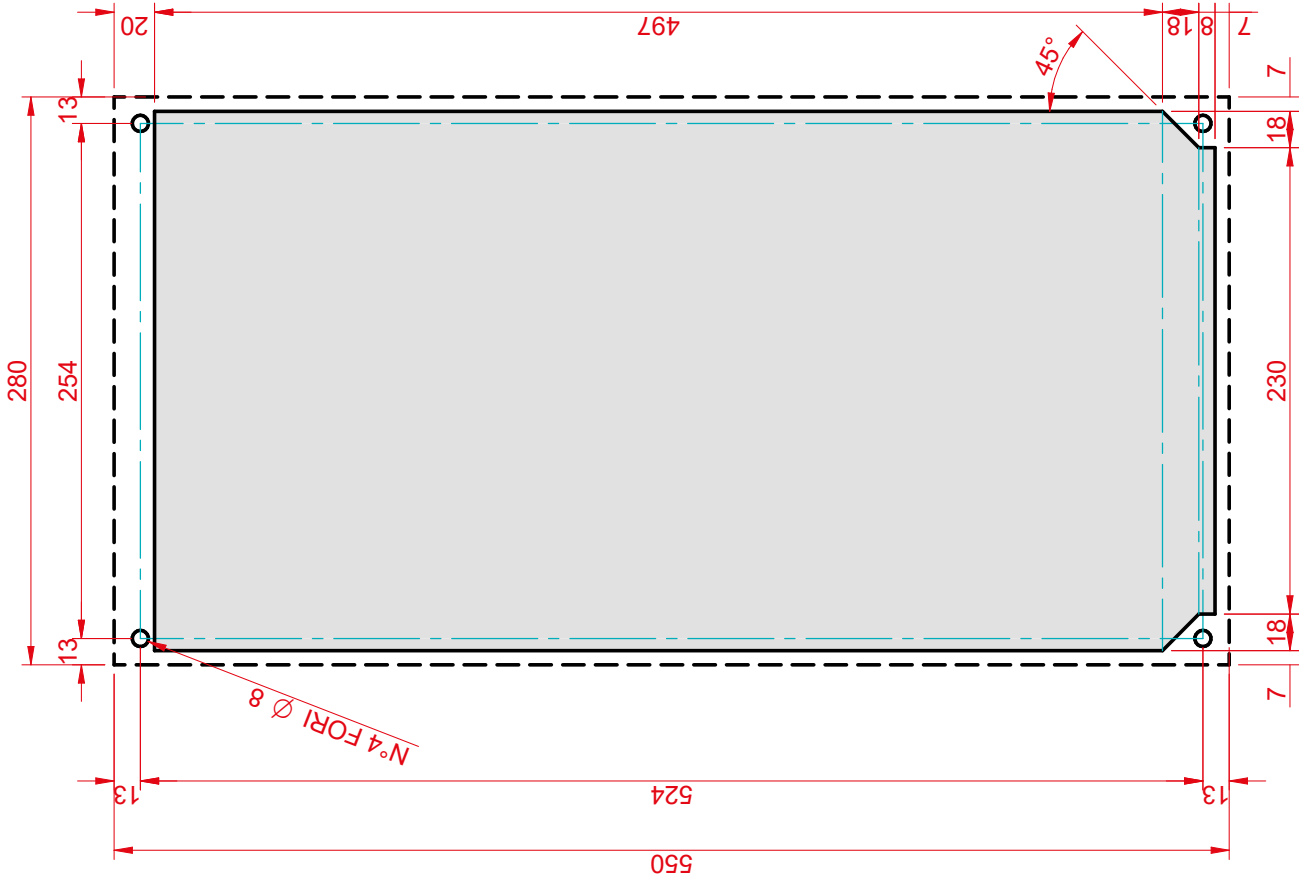

cosmotec

your cooling solutions

Protherm Indoor CVE Cut-Out

Cut-Out

CVE03

CVE07S

MONTAGGIO ESTERNO
EXTERNAL MOUNTING

MONTAGGIO A SEMINCASSO
SEMI-FLUSH MOUNTING