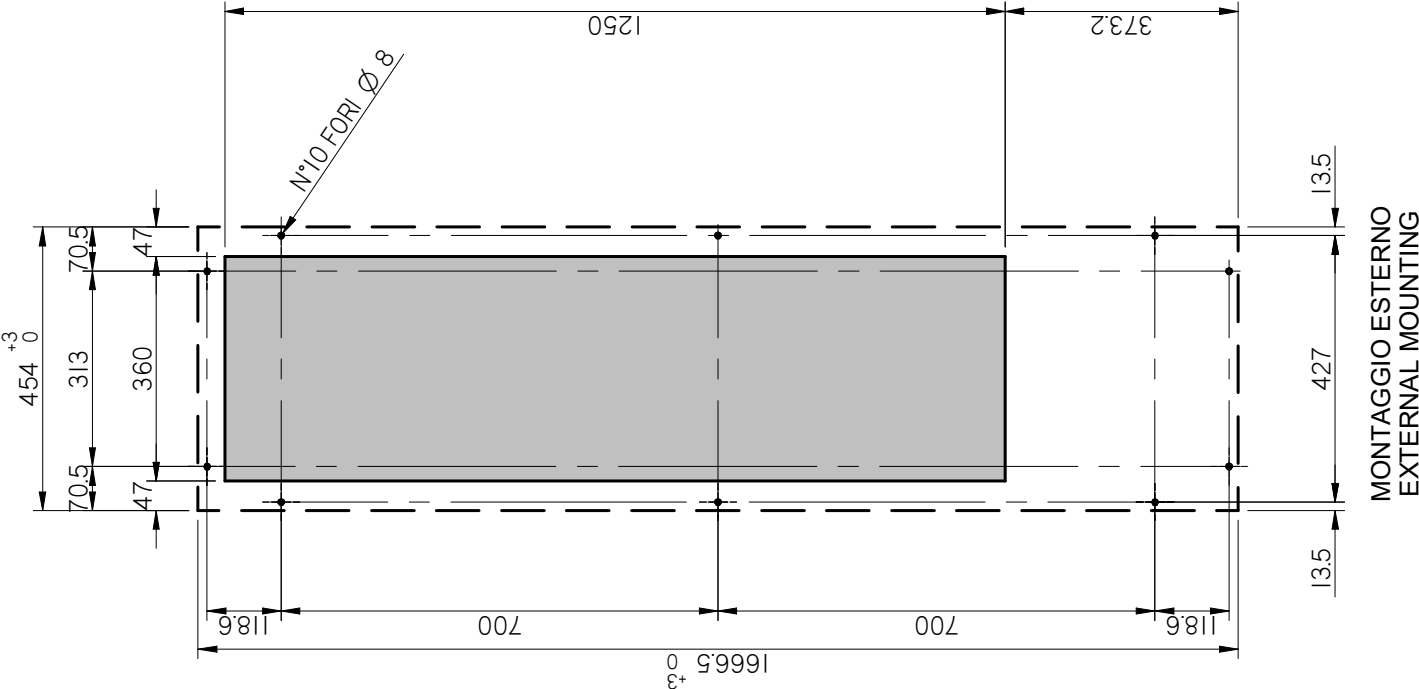

cosmotec

your cooling solutions

FlexIn CDI
Cut-Out

Cut-Out

CDI20

CDI26-40

MONTAGGIO ESTERNO
EXTERNAL MOUNTING

MONTAGGIO A INCASSO / SEMINCASSO
FLUSH / SEMI-FLUSH MOUNTING