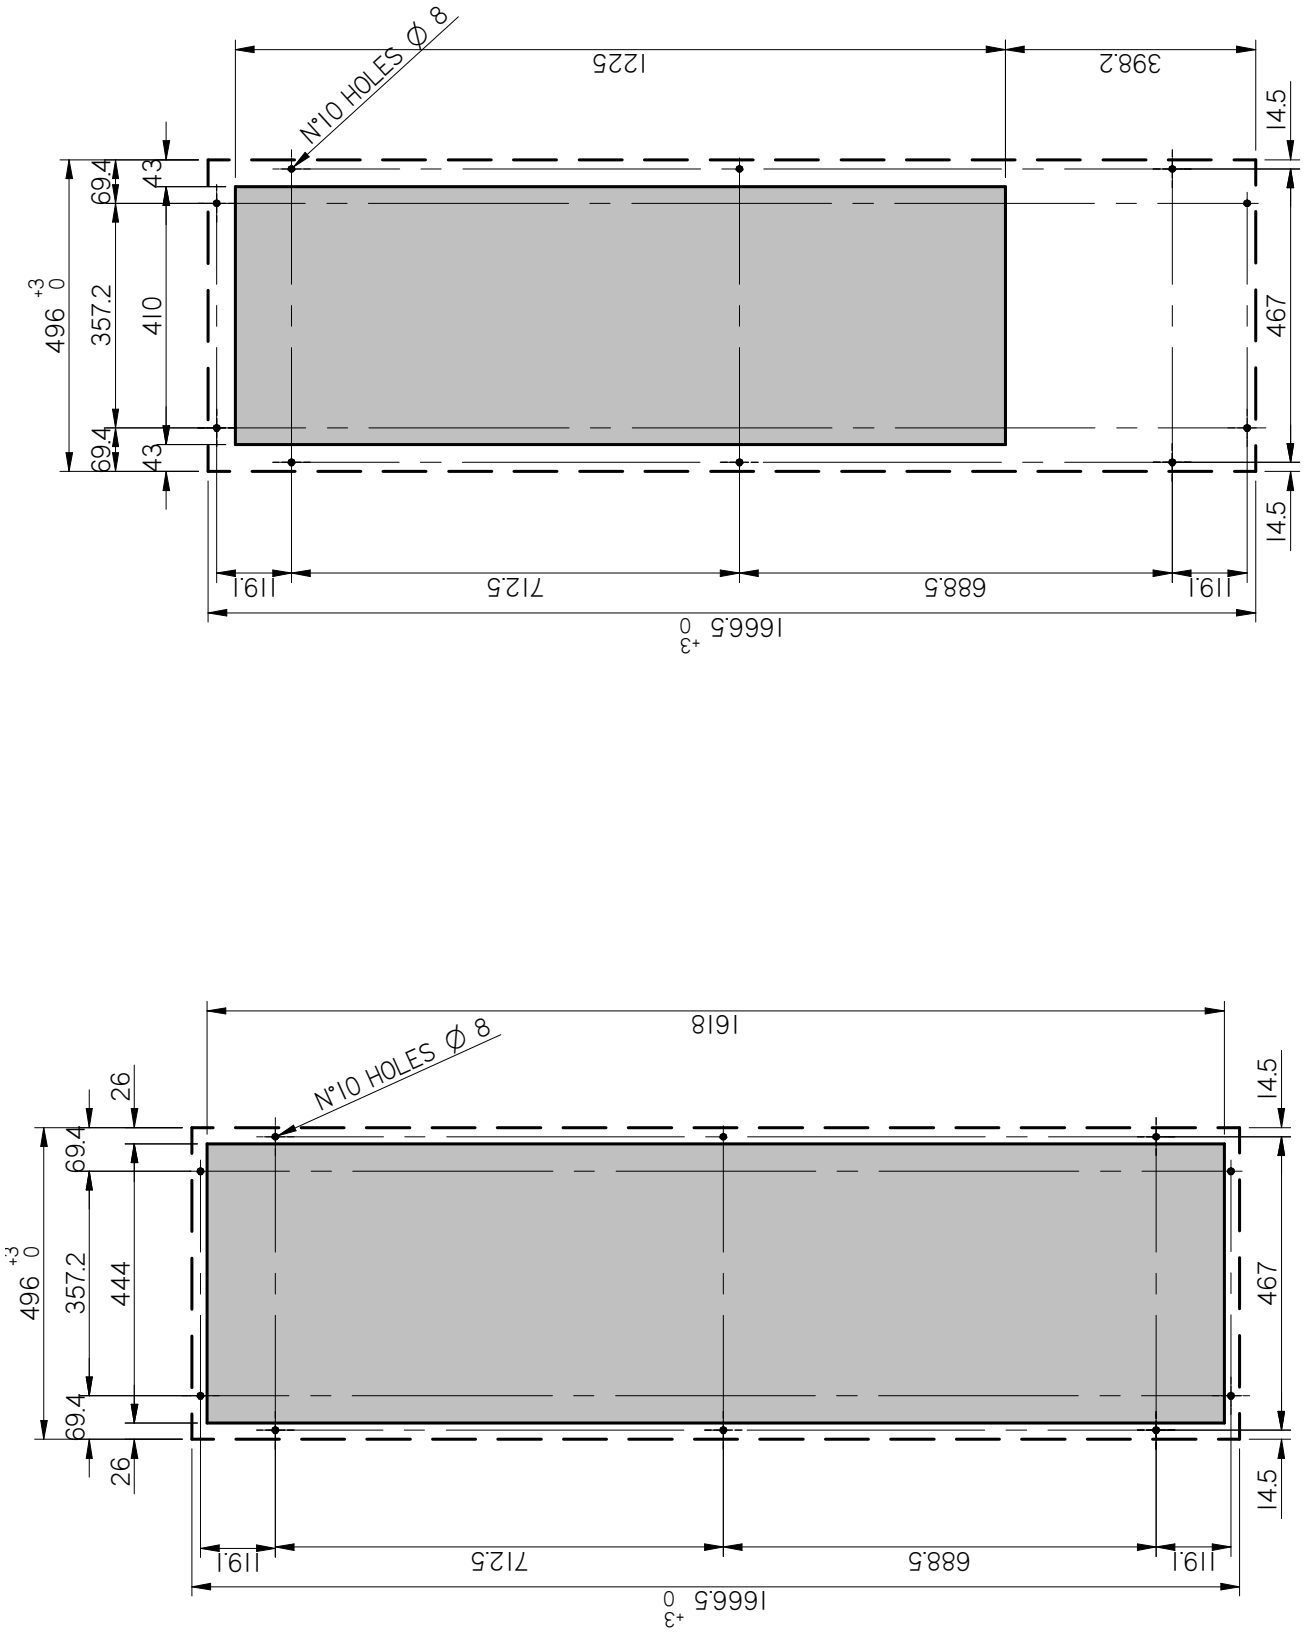

cosmotec

your cooling solutions

FlexIn CDI
Cut-Out

Cut-Out

CDI20

CDI26-40

MONTAGGIO ESTERNO
EXTERNAL MOUNTING

MONTAGGIO A INCASSO / SEMINCASSO
FLUSH / SEMI-FLUSH MOUNTING