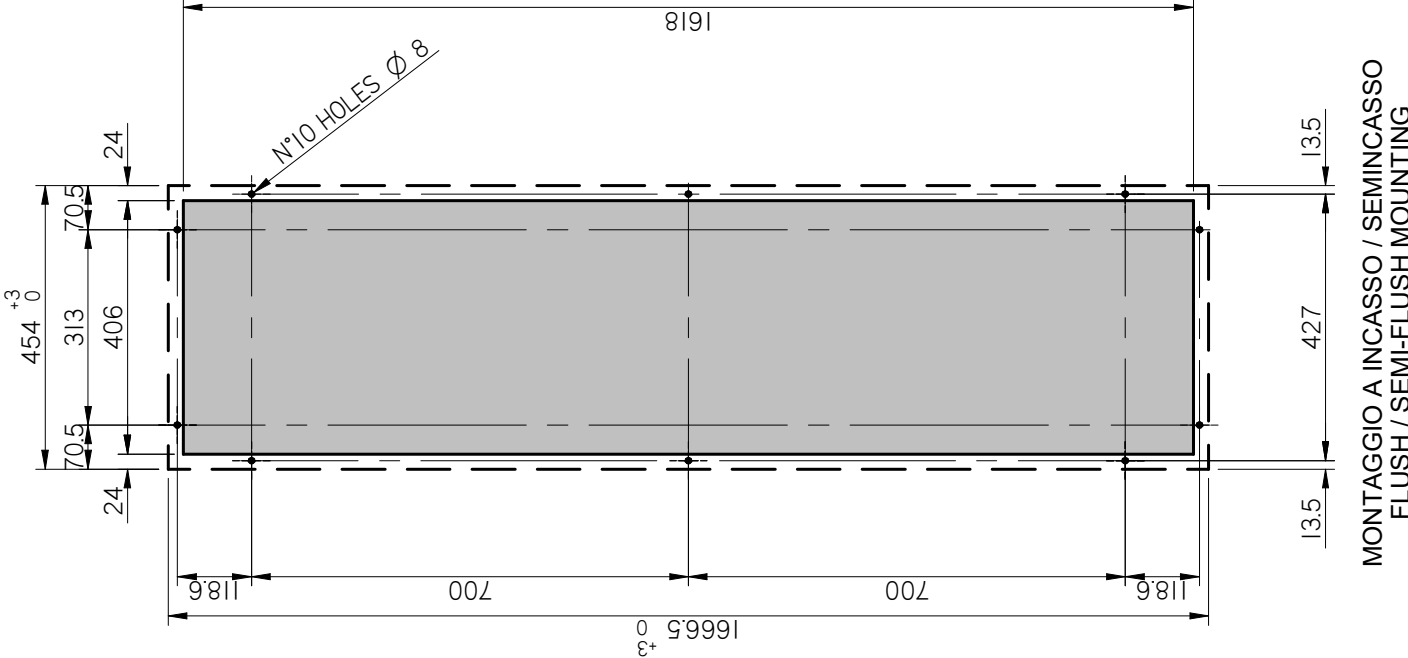

cosmotec

your cooling solutions

FlexIn CDI
Cut-Out

Cut-Out

CDI20

CDI26-40

MONTAGGIO ESTERNO
EXTERNAL MOUNTING

MONTAGGIO A INCASSO / SEMINCASSO
FLUSH / SEMI-FLUSH MOUNTING