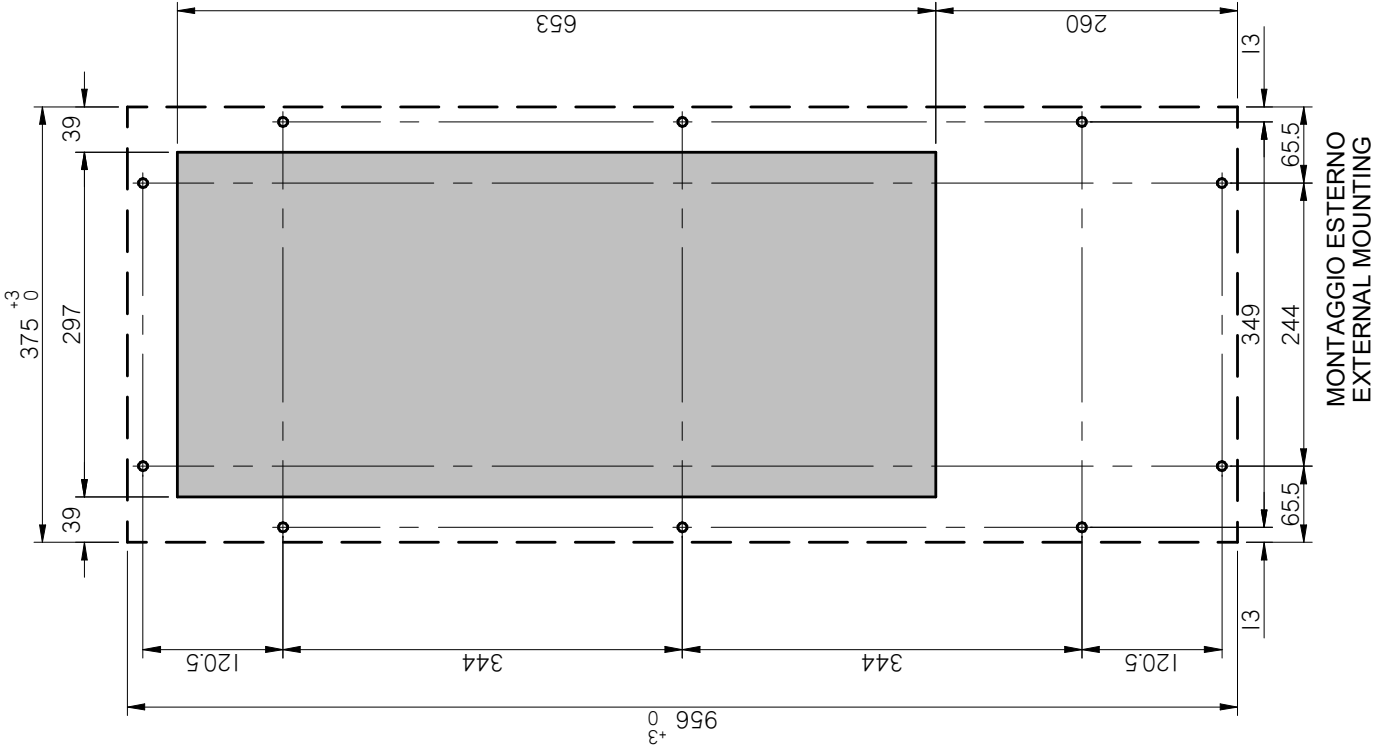

cosmotec

your cooling solutions

SlimIn CDE
Cut-Out

Cut-Out

CDE05-10

CDE14-20