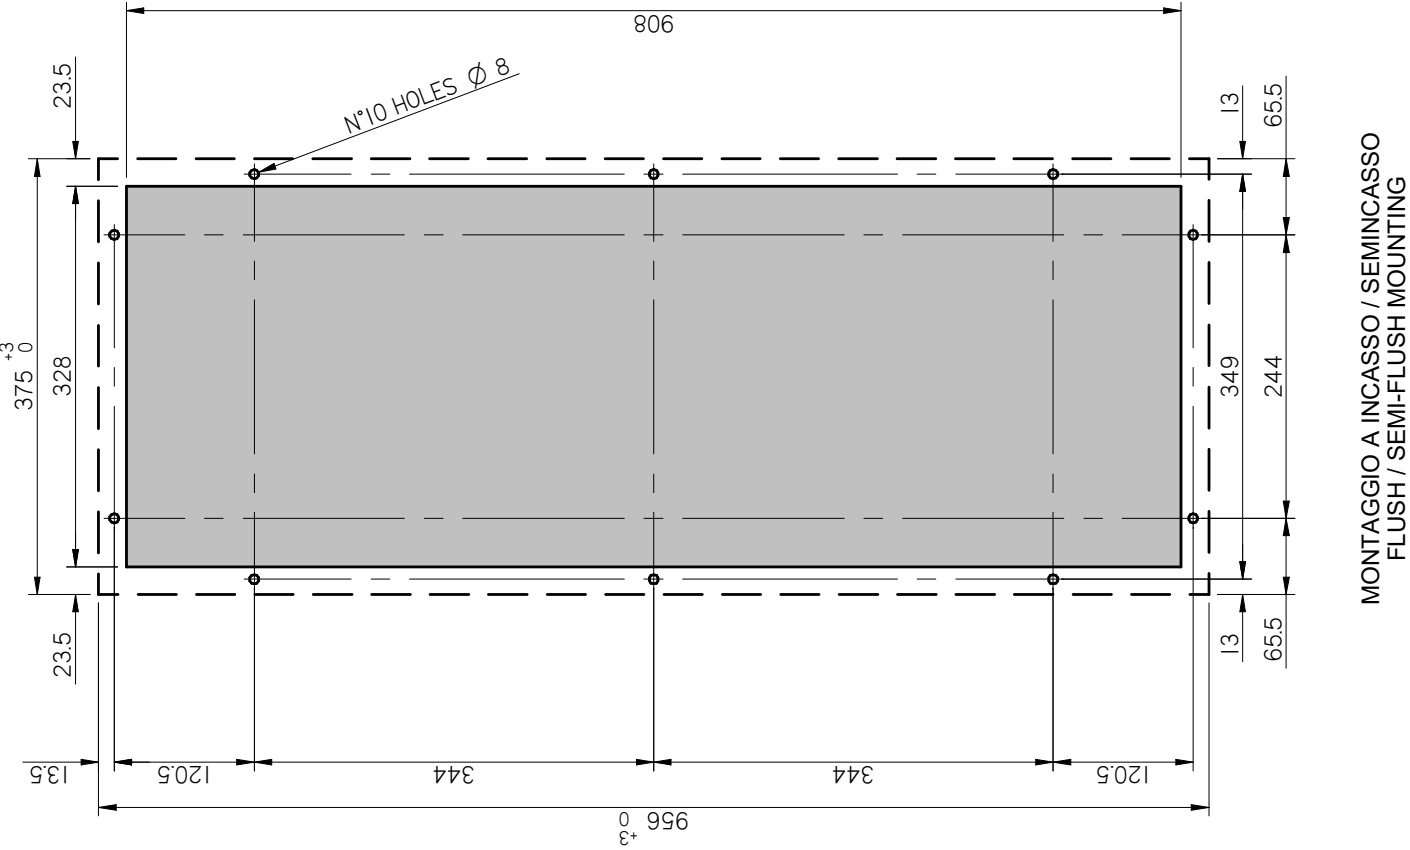

cosmotec

your cooling solutions

SlimIn CDE
Cut-Out

Cut-Out

CDE05-10

CDE14-20